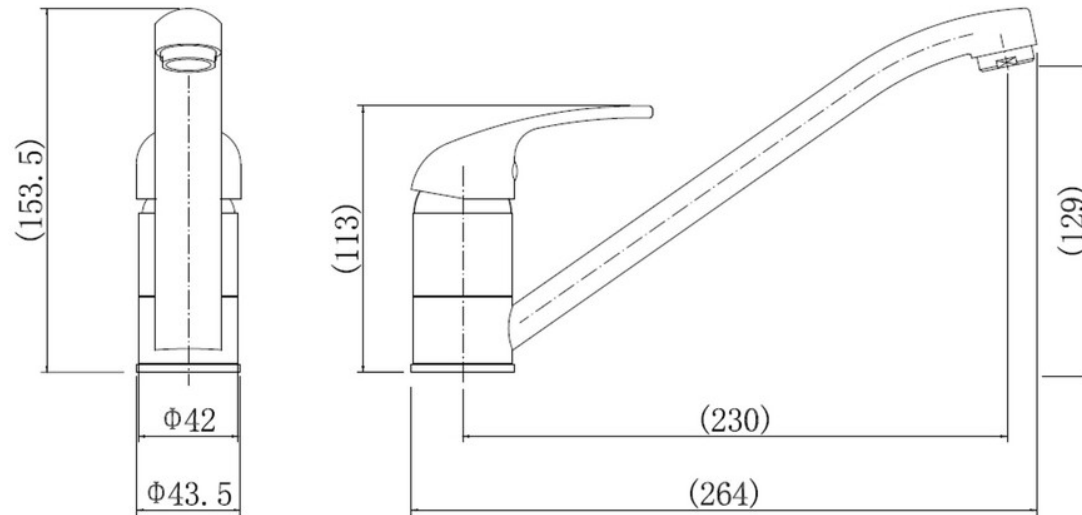

Overall Height (mm)	153.5
Spout Reach (mm)	264
Spout Height (mm)	129
Spout Rotation Range	360°
Handle Type	Single Lever
Colour	Chrome
Bar Pressure Suitability	All Pressure
Min. Bar Pressure	0.2
Max. Bar Pressure	6.5
Mixed Flow Rate at 3 Bar Pressure (l/min)	15.6
Flow Type	Single flow
Recommended Hot Water Temperature	38°C
Maximum Hot Water Temperature	70°C
Handle Control	Half Turn
Centre Distance (mm)	-
Cartridge Type	Ceramic Disc Cartridge
Aerator Type	Honeycomb Aerator
Inlet Pipes	Stainless Flexible Hoses
Anti-Splash Spout	Yes
Pull Out Spray	No
WRAS Approved	Yes
Product Code	TMO35CM/
Barcode	5015834051819

AQUAMONO SINGLE LEVER TAP CHROME

TMO35CM/

Technical Drawing

Date of download: December 18, 2023

AGA Rangemaster continuously seeks improvements in specification, design and production of products and thus, alterations take place periodically. Whilst every effort is made to produce up to date resources, the information included here is intended as a guide. Always refer to the installation instructions when fitting, installation work should be completed by a professional tradesman.